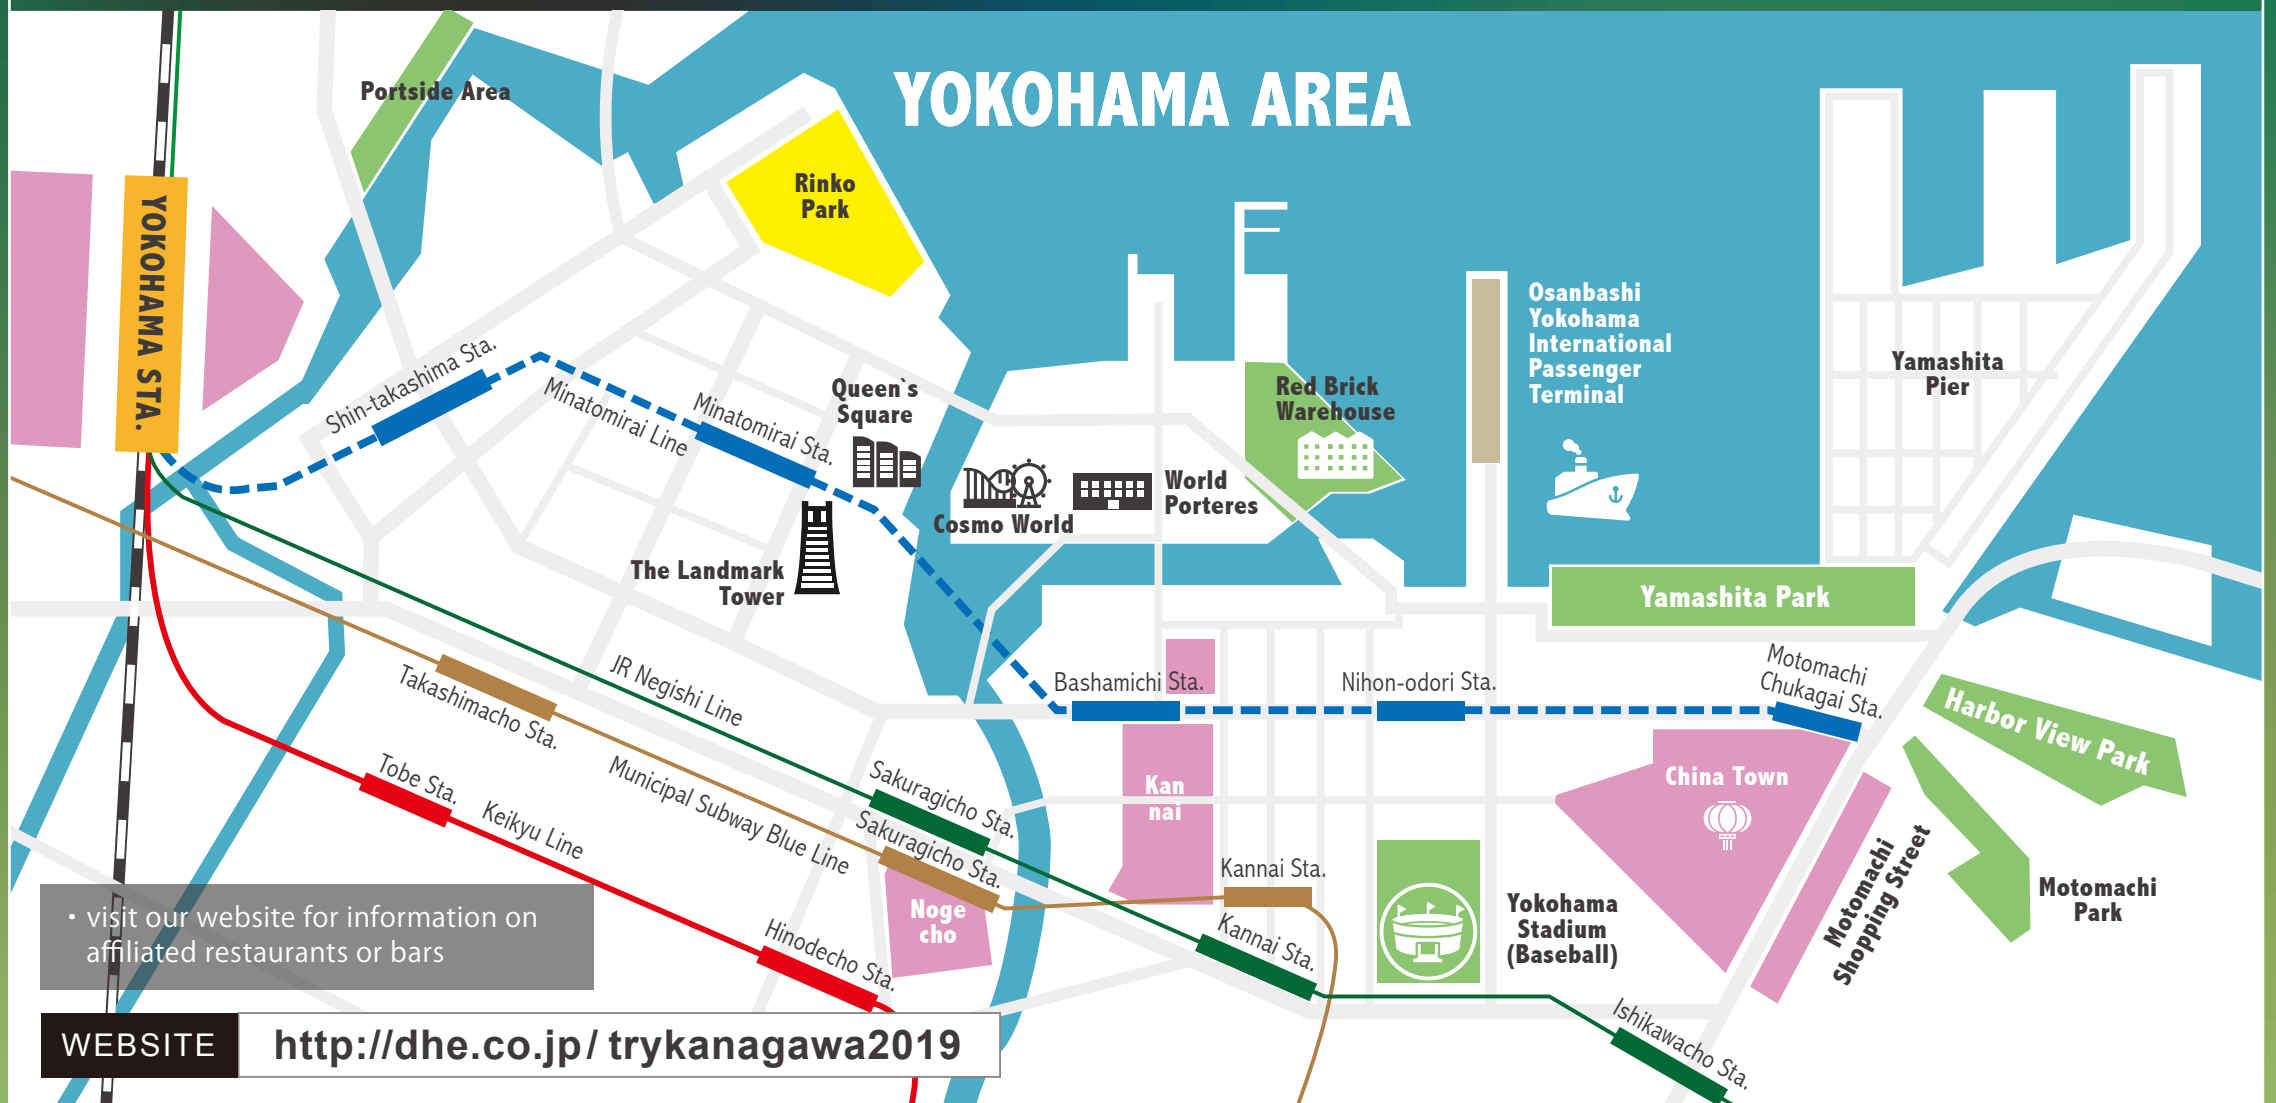

AREA MAP

This map focus on Kangawa area.
For more details please scan QR code
to visit our website.

How to get to **Yokohama Sta.**

from **Haneda Airport International Terminal Sta.**

About **23 mins** on Keikyu Line

from **Shibuya Sta.**

About **30 mins** on Tokyu Toyoko Line

from **Shinagawa Sta.**

About **17 mins** on Keikyu Line

How to get to **Hakone-Yumoto Sta.**

from **Shinjuku Sta.**

About **80 mins** on Odakyu Line

 International Stadium Yokohama
Address: 3300 Kozukuecho, Kohoku Ward, Yokohama, Kanagawa

 Tokyo Stadium
Address: 376-3 Nishimachi, Chofu, Tokyo

YOKOHAMA AREA

• visit our website for information on affiliated restaurants or bars